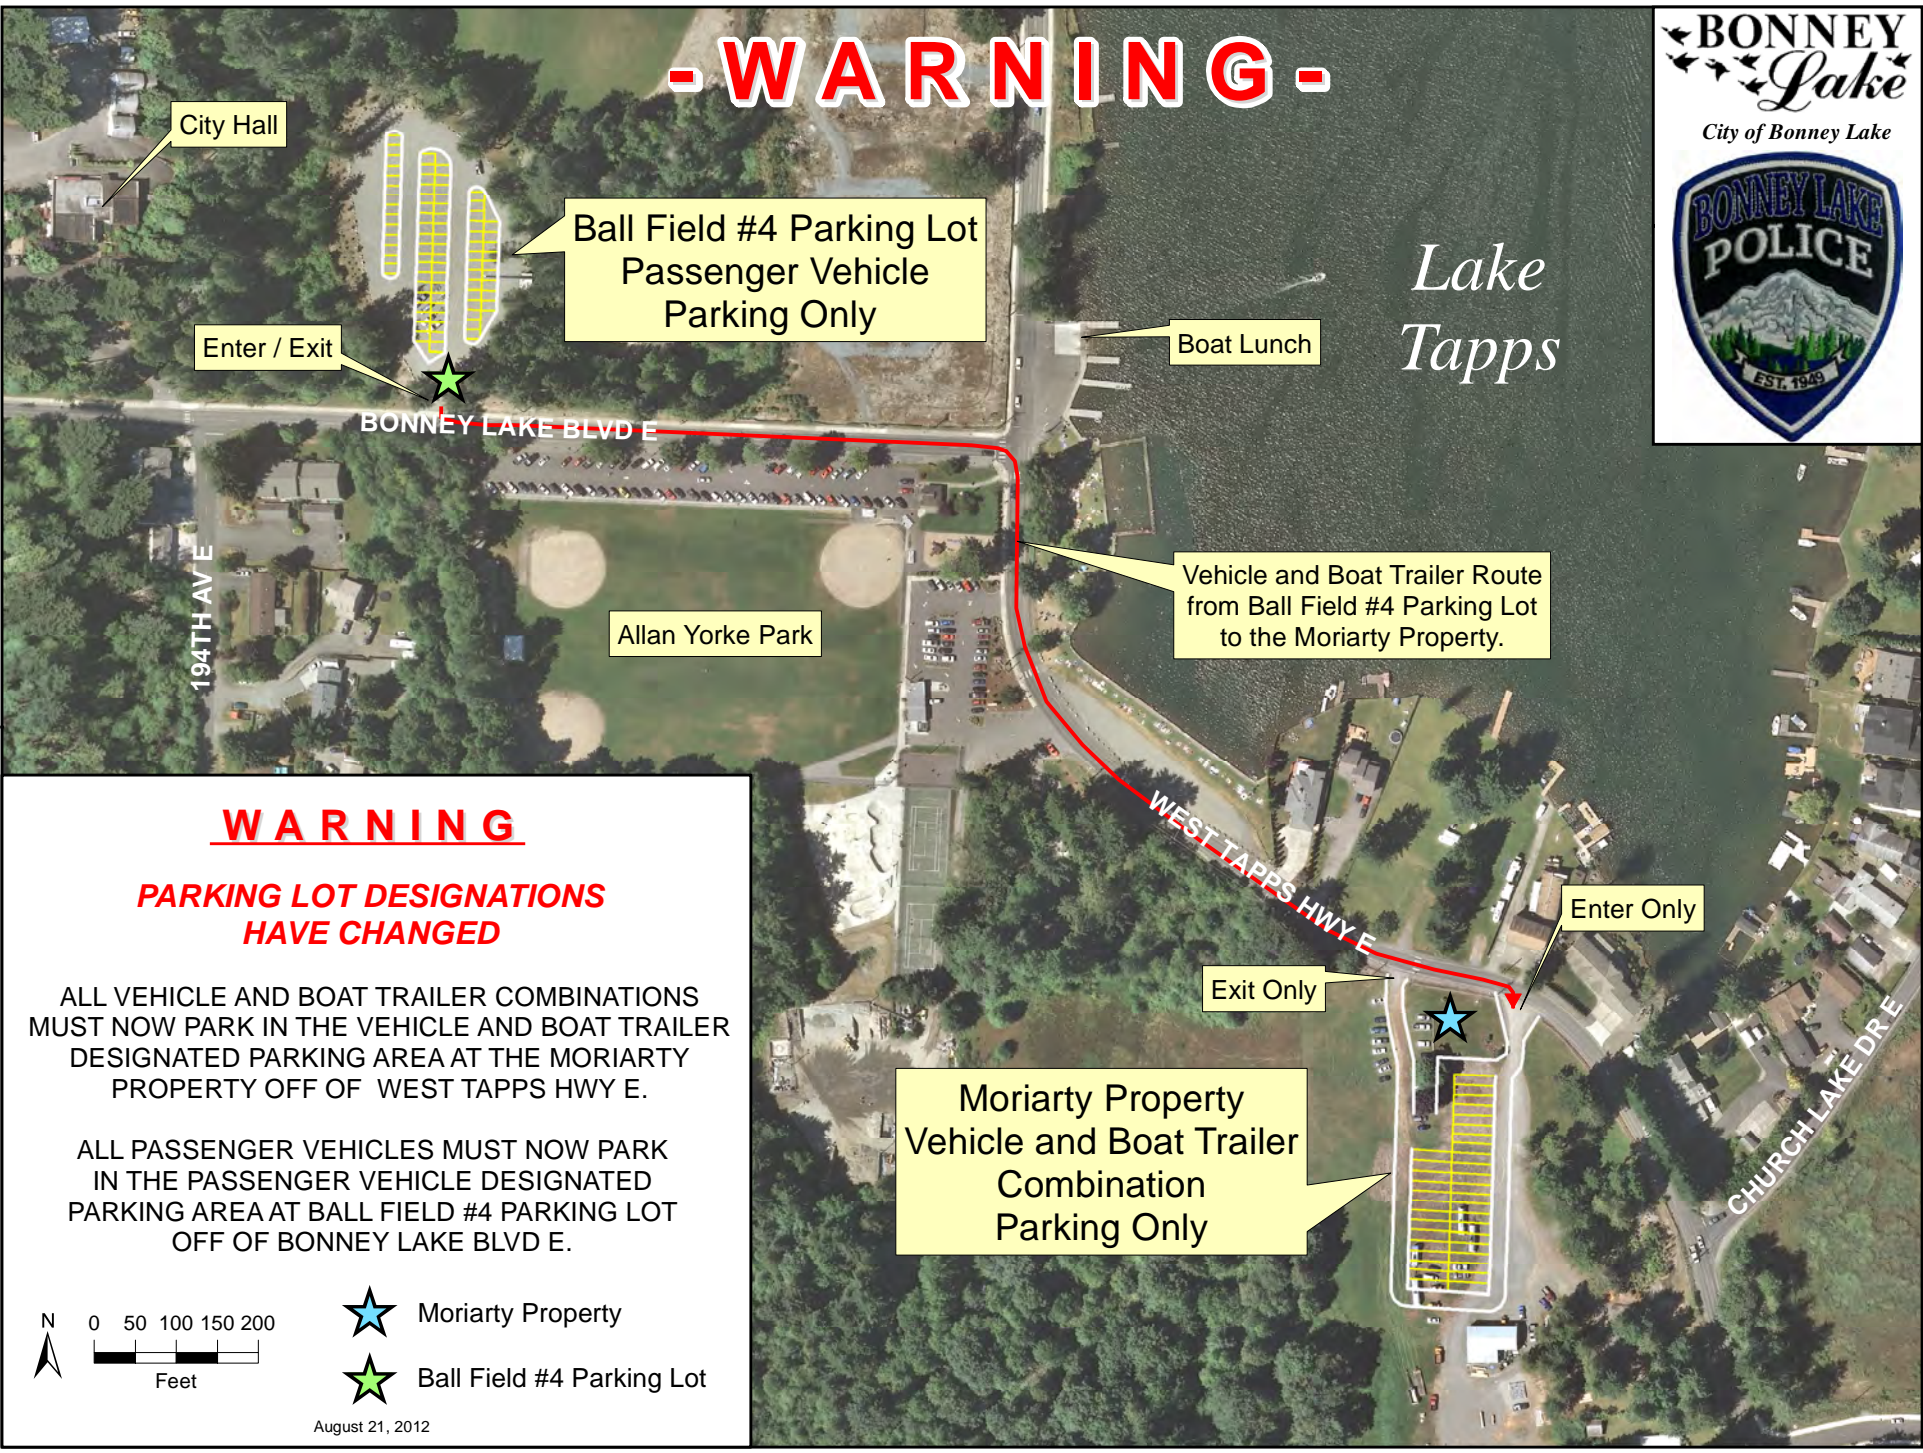

-WARNING-

Lake Tapps

WARNING

PARKING LOT DESIGNATIONS HAVE CHANGED

ALL VEHICLE AND BOAT TRAILER COMBINATIONS
MUST NOW PARK IN THE VEHICLE AND BOAT TRAILER
DESIGNATED PARKING AREA AT THE MORIARTY
PROPERTY OFF OF WEST TAPPS HWY E.

ALL PASSENGER VEHICLES MUST NOW PARK
IN THE PASSENGER VEHICLE DESIGNATED
PARKING AREA AT BALL FIELD #4 PARKING LOT
OFF OF BONNEY LAKE BLVD E.

- Moriarty Property
- Ball Field #4 Parking Lot

August 21, 2012